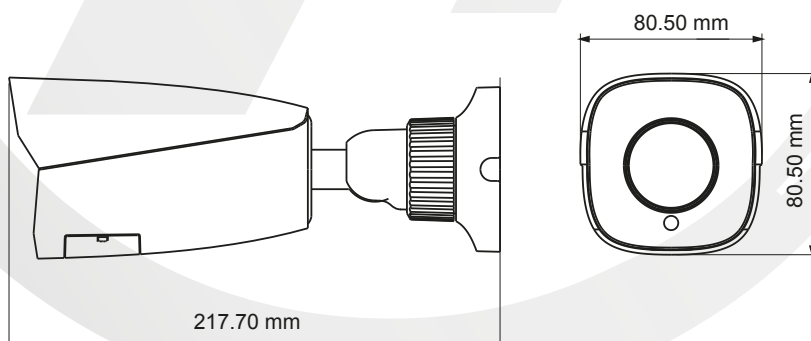

KEY FEATURES

- 5MP@20fps/4MP@30fps image, high resolution video image
- AHD / TVI / CVI/ CVBS video output
- CMOS progressive scan, perfectly capturing moving objects
- OSD menu
- Up to 300m transmission distance
- Auto colour to B / W at low illumination
- Support ICR switch, true day / night, WDR
- Up to 50m Smart IR distance
- IP67 ingress protection
- Coax control

CAM HD VFC 5

SPECIFICATION

Camera	CAM HD VFC 5
Image Sensor	1 / 2.7 "CMOS
Resolution	5MP
Image Size	2560 x 1936
Video Output	AHD / TVI / CVI/ CVBS
Image System	PAL / NTSC
Electronic Shutter	Auto
IR Distance	30 ~ 50 m
Frame Rate	5MP @20fps
Min. Illumination	Colour : 0.01 lux@F1.2, AGC ON; B/W : 0 lux with IR
Lens	2.8~12 mm (motorized)
Lens Mount	D14
S / N Ratio	≥52dB (AGC OFF)
Ingress Protection	IP 67
Functions	
Function Control	OSD (COC Control)
Day & Night	ICR
Digital WDR	Yes
Digital NR	Yes
AGC	Yes
Auto White Balance	Yes
BLC	Yes
LSC	Yes
Defog	No
HLC	Yes
Sharpness	Yes
Mirror	Yes
Smart IR	Yes
Image Setting	Yes
Defect Correction	Yes
Language	13 languages
Angle Adjustment	Pan: 0°~360°; Tilt: 0°~90°; Rotation: 0°~360°
Others	
Power Supply	DC12V (± 10%)
Power Consumption	IR OFF : 1W; IR ON : 6W
Working Environment	- 30 °C ~ 50 °C, 10 % ~ 90 %(relative humidity)
Dimensions (mm)	217.7 x 80.5 x 80.5
Weight (net)	Approx. 0.57KG